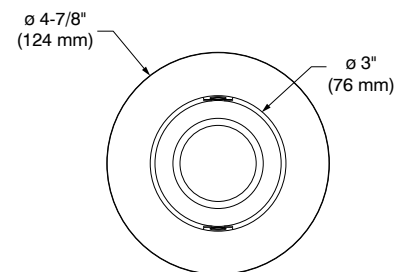

ORDERING CODES / CODES DE COMMANDE

MODEL / MODÈLE

TRIM FINISHES / FINIS DE GARNITURE

COASTAL QUALITY QUALITÉ CÔTIÈRE

T2000		-QC
T2000	POWDER COAT PAINTED / RECOUVREMENT EN POUDRE (Standard)	-QC Coastal Quality / Qualité côtière
-01	White / Blanc	
-02	Black / Noir	
-11	Matte White / Blanc mat	
-22	Matte Black / Noir mat	

AVAILABLE HOUSINGS / BOITIERS DISPONIBLES

SOURCE	REMODEL / RÉNOVATEUR
GU10 (LED / DEL)	RE40GU10-10WQC
MR16 (LED / DEL)	RE40MR16-120-10WQC RE40MR16-277-10WQC
MR16 (Halogen / Halogène)	RE40MR16-120-37WQC RE40MR16-277-37WQC