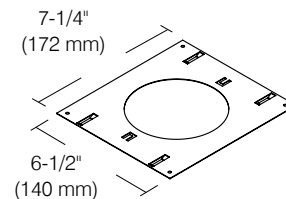

Accessories / Accessoires

LENSES / LENTILLES (49 MM)

Clear Claire (C)	Frosted Givrée (F)	Frosted Clear Center Givrée centre clair (FC)	Linear Linéaire (L)	Solite Solite (S)	Prismatic Prismatique (P)	Honeycomb Hexagonale (H)

1. The linear lens directs the lamp beam to create a strip of light
   - The prismatic lens diffuses and spreads the light in an even overall pattern
   - The solite lens softens the light in an even overall spread
   - The honeycomb louver reduce the light glare
2. La lentille linéaire dirige le faisceau pour créer une bande de lumière
   - La lentille prismatique diffuse et étend uniformément la lumière
   - La lentille solite adoucit et étend uniformément la lumière
   - La lentille hexagonale métallique adoucit l'éclat de la lumière

MOUNTING PLATES / PLAQUES DE MONTAGE

SERIES / SÉRIES	CODE	HOLE DIAMETER DIAMÈTRE DU TROU
3-1/2" / 3-1/2 po	P2550/3600QC	ø 3-5/8" (92 mm) / ø 3-5/8 po (92 mm)
4" / 4 po	P2000QC	ø 4-1/4" (108 mm) / ø 4-1/4 po (108 mm)