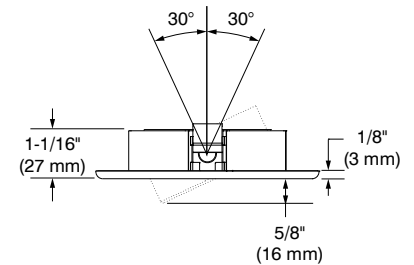

ORDERING CODES / CODES DE COMMANDE

MODEL / MODÈLE

TRIM FINISHES / FINIS DE GARNITURE

COASTAL QUALITY QUALITÉ CÔTIÈRE

T2000		-QC
T2000	POWDER COAT PAINTED / RECOUVREMENT EN POUDRE (Standard)	-QC Coastal Quality / Qualité côtière
-01	White / Blanc	
-02	Black / Noir	
-11	Matte White / Blanc mat	
-22	Matte Black / Noir mat	

AVAILABLE HOUSINGS / BOITIERS DISPONIBLES

SOURCE	REMODEL / RÉNOVATEUR
GU10 (LED / DEL)	RE40GU10-10WQC
MR16 (LED / DEL)	RE40MR16-120-10WQC RE40MR16-277-10WQC
MR16 (Halogen / Halogène)	RE40MR16-120-37WQC RE40MR16-277-37WQC