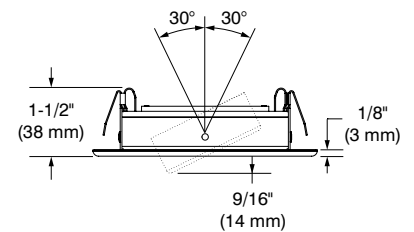

D2000 LOW PROFILE ADJUSTABLE TRIM

GARNITURE MINCE ORIENTABLE

120V
277V

Damp locations
Endroits humides

ø 4-1/4" (108 mm)

PAR20 (LED/DEL)

STAINLESS
STEEL
ACIER
INOXYDABLE

D2000-02-QC
(Illustrated / Illustrée)