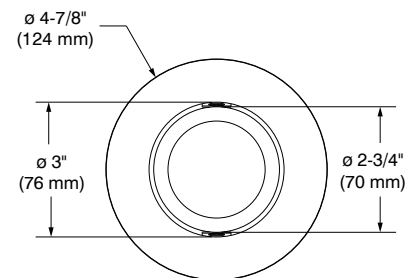

D2000 LOW PROFILE ADJUSTABLE TRIM

GARNITURE MINCE ORIENTABLE

120V
277V

Damp locations
Endroits humides

ø 4-1/4" (108 mm)

PAR20 (LED/DEL)

STAINLESS
STEEL
ACIER
INOXYDABLE

D2000-02-QC
(Illustrated / Illustrée)