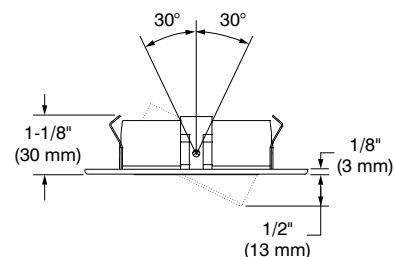

ORDERING CODES / CODES DE COMMANDE

MODEL / MODÈLE

TRIM FINISHES / FINIS DE GARNITURE

COASTAL QUALITY QUALITÉ CÔTIÈRE

T3250		-QC
T3250	POWDER COAT PAINTED / RECOUVREMENT EN POUDRE (Standard)	-QC Coastal Quality / Qualité côtière
-01	White / Blanc	
-02	Black / Noir	
-11	Matte White / Blanc mat	
-22	Matte Black / Noir mat	

AVAILABLE HOUSINGS / BOITIERS DISPONIBLES

SOURCE	REMODEL / RÉNOVATEUR
GU10 (LED / DEL)	RE35GU10-10WQC
MR16 (LED / DEL)	RE35MR16-120-10WQC RE35MR16-277-10WQC
MR16 (Halogen / Halogène)	RE35MR16-120-37WQC RE35MR16-277-37WQC