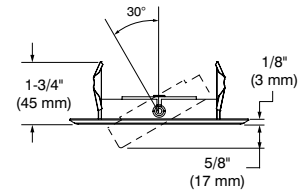

HOUSING DETAILS	Galvanized Steel Approved for installation in insulated ceiling with direct contact to insulating material (except polyurethane) Below-ceiling accessible	
SOCKET	Medium Base (E26)	
JUNCTION BOX	Convenient 16 in ³ volume for connexions 1/2" and 3/4" Romex wiring knockouts	
MOUNTING	Cutout diameter: \varnothing 4-3/8" (110 mm) Can fit in ceilings of 1/2" (13 mm) up to 1-3/8" (35 mm) thick Requires a 6" (152 mm) clearance beyond the ceiling level No light leakage	
SOURCE	LED PAR16 Lamp 12W MAX LED PAR20 Lamp 12W MAX	
COMPATIBLE TRIMS	PAR16 X4001	PAR20 X4004
VOLTAGE	120V/277V	
CERTIFICATION	ETL listed for damp locations	
WARRANTY	1 year limited warranty	

Contractor Pack (6 units)

4 inch Series

Complete Unit: PAR16 and PAR20 IC Air Tight Remodel Housing with Trim

PAR16 ADJUSTABLE TRIM SPECIFICATION (X4001)

TRIM DETAILS	Powder coat painted or plated die-formed steel. Different finishes available.
ADJUSTABILITY	Tilt : 30°
LAMP (maximum wattage)	LED PAR16 12W MAX If you want to use the dimming option, please refer regularly to the lamp manufacturer compatibility list.
CERTIFICATION	ETL listed for damp locations
WARRANTY	1 year limited warranty

PAR20 ADJUSTABLE TRIM SPECIFICATION (X4004)

TRIM DETAILS	Powder coat painted or plated die-formed steel. Different finishes available.
ADJUSTABILITY	Tilt: 30°
LAMP (maximum wattage)	LED PAR20 12W MAX If you want to use the dimming option, please refer regularly to the lamp manufacturer compatibility list.
CERTIFICATION	ETL listed for damp locations
WARRANTY	1 year limited warranty