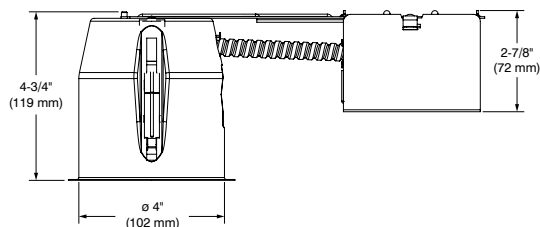

Contractor Pack (6 units)

4 inch Series

Project _____

Notes _____

Fixture type _____

Date _____

Complete Unit: PAR16 and PAR20 IC Air Tight Remodel Housing with Trim

HOUSING SPECIFICATIONS

HOUSING DETAILS	Galvanized Steel Approved for installation in insulated ceiling with direct contact to insulating material (except polyurethane) Below-ceiling accessible	
SOCKET	Medium Base (E26)	
JUNCTION BOX	Convenient 16 in ³ volume for connexions 1/2" and 3/4" Romex wiring knockouts	
MOUNTING	Cutout diameter: \varnothing 4-3/8" (110 mm) Can fit in ceilings of 1/2" (13 mm) up to 1-3/8" (35 mm) thick Requires a 6" (152 mm) clearance beyond the ceiling level No light leakage	
SOURCE	LED PAR16 Lamp 12W MAX LED PAR20 Lamp 12W MAX	
COMPATIBLE TRIMS	PAR16 X4001	PAR20 X4004
VOLTAGE	120V/277V	
CERTIFICATION	ETL listed for damp locations	
WARRANTY	1 year limited warranty	

Contractor Pack (6 units)

4 inch Series

Complete Unit: PAR16 and PAR20 IC Air Tight Remodel Housing with Trim

PAR16 ADJUSTABLE TRIM SPECIFICATION (X4001)

TRIM DETAILS	Powder coat painted or plated die-formed steel. Different finishes available.
ADJUSTABILITY	Tilt : 30°
LAMP (maximum wattage)	LED PAR16 12W MAX If you want to use the dimming option, please refer regularly to the lamp manufacturer compatibility list.
CERTIFICATION	ETL listed for damp locations
WARRANTY	1 year limited warranty