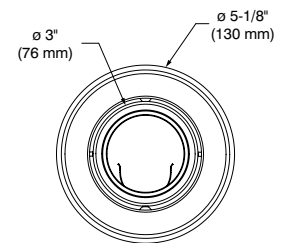

HOUSING DETAILS	Galvanized Steel Approved for installation in insulated ceiling with direct contact to insulating material (except polyurethane) Below-ceiling accessible	
SOCKET	Medium Base (E26)	
JUNCTION BOX	Convenient 16 in ³ volume for connexions 1/2" and 3/4" Romex wiring knockouts	
MOUNTING	Cutout diameter: \varnothing 4-3/8" (110 mm) Can fit in ceilings of 1/2" (13 mm) up to 1-3/8" (35 mm) thick Requires a 6" (152 mm) clearance beyond the ceiling level No light leakage	
SOURCE	LED PAR16 Lamp 12W MAX LED PAR20 Lamp 12W MAX	
COMPATIBLE TRIMS	PAR16 X4001	PAR20 X4004
VOLTAGE	120V/277V	
CERTIFICATION	ETL listed for damp locations	
WARRANTY	1 year limited warranty	

Contractor Pack (6 units)

4 inch Series

Complete Unit: PAR16 and PAR20 IC Air Tight Remodel Housing with Trim

PAR16 ADJUSTABLE TRIM SPECIFICATION (X4001)

TRIM DETAILS	Powder coat painted or plated die-formed steel. Different finishes available.
ADJUSTABILITY	Tilt : 30°
LAMP (maximum wattage)	LED PAR16 12W MAX If you want to use the dimming option, please refer regularly to the lamp manufacturer compatibility list.
CERTIFICATION	ETL listed for damp locations
WARRANTY	1 year limited warranty

PAR20 ADJUSTABLE TRIM SPECIFICATION (X4004)

TRIM DETAILS	Powder coat painted or plated die-formed steel. Different finishes available.
ADJUSTABILITY	Tilt: 30°
LAMP (maximum wattage)	LED PAR20 12W MAX If you want to use the dimming option, please refer regularly to the lamp manufacturer compatibility list.
CERTIFICATION	ETL listed for damp locations
WARRANTY	1 year limited warranty