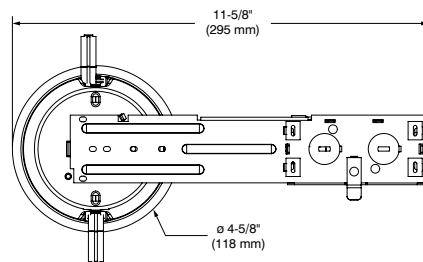

Contractor Pack (6 units)

4 inch Series

Project _____

Notes _____

Fixture type _____

Date _____

Complete Unit: PAR16 and PAR20 IC Air Tight Remodel Housing with Trim

HOUSING SPECIFICATIONS

HOUSING DETAILS	Galvanized Steel Approved for installation in insulated ceiling with direct contact to insulating material (except polyurethane) Below-ceiling accessible	
SOCKET	Medium Base (E26)	
JUNCTION BOX	Convenient 16 in ³ volume for connexions 1/2" and 3/4" Romex wiring knockouts	
MOUNTING	Cutout diameter: \varnothing 4-3/8" (110 mm) Can fit in ceilings of 1/2" (13 mm) up to 1-3/8" (35 mm) thick Requires a 6" (152 mm) clearance beyond the ceiling level No light leakage	
SOURCE	LED PAR16 Lamp 12W MAX LED PAR20 Lamp 12W MAX	
COMPATIBLE TRIMS	PAR16 X4001	PAR20 X4004
VOLTAGE	120V/277V	
CERTIFICATION	ETL listed for damp locations	
WARRANTY	1 year limited warranty	

Contractor Pack (6 units)

4 inch Series

Complete Unit: PAR16 and PAR20 IC Air Tight Remodel Housing with Trim

PAR16 ADJUSTABLE TRIM SPECIFICATION (X4001)

TRIM DETAILS	Powder coat painted or plated die-formed steel. Different finishes available.
ADJUSTABILITY	Tilt : 30°
LAMP (maximum wattage)	LED PAR16 12W MAX If you want to use the dimming option, please refer regularly to the lamp manufacturer compatibility list.
CERTIFICATION	ETL listed for damp locations
WARRANTY	1 year limited warranty

PAR20 ADJUSTABLE TRIM SPECIFICATION (X4004)

TRIM DETAILS	Powder coat painted or plated die-formed steel. Different finishes available.
ADJUSTABILITY	Tilt: 30°
LAMP (maximum wattage)	LED PAR20 12W MAX If you want to use the dimming option, please refer regularly to the lamp manufacturer compatibility list.
CERTIFICATION	ETL listed for damp locations
WARRANTY	1 year limited warranty