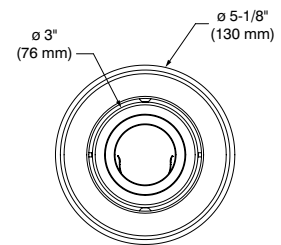

HOUSING DETAILS	Galvanized Steel Approved for installation in insulated ceiling with direct contact to insulating material (except polyurethane) Below-ceiling accessible	
SOCKET	Medium Base (E26)	
JUNCTION BOX	Convenient 16 in ³ volume for connexions 1/2" and 3/4" Romex wiring knockouts	
MOUNTING	Cutout diameter: \varnothing 4-3/8" (110 mm) Can fit in ceilings of 1/2" (13 mm) up to 1-3/8" (35 mm) thick Requires a 6" (152 mm) clearance beyond the ceiling level No light leakage	
SOURCE	LED PAR16 Lamp 12W MAX LED PAR20 Lamp 12W MAX	
COMPATIBLE TRIMS	PAR16 X4001	PAR20 X4004
VOLTAGE	120V/277V	
CERTIFICATION	ETL listed for damp locations	
WARRANTY	1 year limited warranty	

Contractor Pack (6 units)

4 inch Series

Complete Unit: PAR16 and PAR20 IC Air Tight Remodel Housing with Trim

PAR16 ADJUSTABLE TRIM SPECIFICATION (X4001)

TRIM DETAILS	Powder coat painted or plated die-formed steel. Different finishes available.
ADJUSTABILITY	Tilt : 30°
LAMP (maximum wattage)	LED PAR16 12W MAX If you want to use the dimming option, please refer regularly to the lamp manufacturer compatibility list.
CERTIFICATION	ETL listed for damp locations
WARRANTY	1 year limited warranty

PAR20 ADJUSTABLE TRIM SPECIFICATION (X4004)

TRIM DETAILS	Powder coat painted or plated die-formed steel. Different finishes available.
ADJUSTABILITY	Tilt: 30°
LAMP (maximum wattage)	LED PAR20 12W MAX If you want to use the dimming option, please refer regularly to the lamp manufacturer compatibility list.
CERTIFICATION	ETL listed for damp locations
WARRANTY	1 year limited warranty