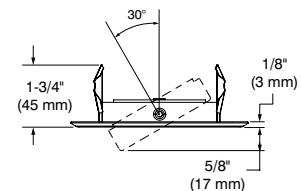

HOUSING DETAILS	Galvanized Steel Approved for installation in insulated ceiling with direct contact to insulating material (except polyurethane) Below-ceiling accessible	
SOCKET	Medium Base (E26)	
JUNCTION BOX	Convenient 16 in ³ volume for connexions 1/2" and 3/4" Romex wiring knockouts	
MOUNTING	Cutout diameter: \varnothing 4-3/8" (110 mm) Can fit in ceilings of 1/2" (13 mm) up to 1-3/8" (35 mm) thick Requires a 6" (152 mm) clearance beyond the ceiling level No light leakage	
SOURCE	LED PAR16 Lamp 12W MAX LED PAR20 Lamp 12W MAX	
COMPATIBLE TRIMS	PAR16 X4001	PAR20 X4004
VOLTAGE	120V/277V	
CERTIFICATION	ETL listed for damp locations	
WARRANTY	1 year limited warranty	

Contractor Pack (6 units)

4 inch Series

Complete Unit: PAR16 and PAR20 IC Air Tight Remodel Housing with Trim

PAR16 ADJUSTABLE TRIM SPECIFICATION (X4001)

TRIM DETAILS	Powder coat painted or plated die-formed steel. Different finishes available.
ADJUSTABILITY	Tilt : 30°
LAMP (maximum wattage)	LED PAR16 12W MAX If you want to use the dimming option, please refer regularly to the lamp manufacturer compatibility list.
CERTIFICATION	ETL listed for damp locations
WARRANTY	1 year limited warranty

PAR20 ADJUSTABLE TRIM SPECIFICATION (X4004)

TRIM DETAILS	Powder coat painted or plated die-formed steel. Different finishes available.
ADJUSTABILITY	Tilt: 30°
LAMP (maximum wattage)	LED PAR20 12W MAX If you want to use the dimming option, please refer regularly to the lamp manufacturer compatibility list.
CERTIFICATION	ETL listed for damp locations
WARRANTY	1 year limited warranty