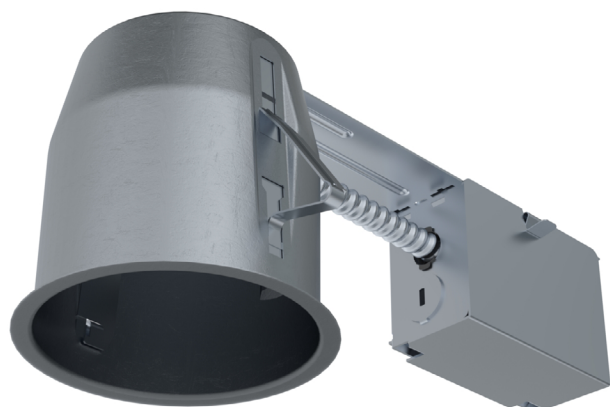

Contractor Pack (6 units)

4 inch Series

Project _____

Notes _____

Fixture type _____

Date _____

Complete Unit: PAR16 and PAR20 IC Air Tight Remodel Housing with Trim

HOUSING SPECIFICATIONS

HOUSING DETAILS	Galvanized Steel Approved for installation in insulated ceiling with direct contact to insulating material (except polyurethane) Below-ceiling accessible	
SOCKET	Medium Base (E26)	
JUNCTION BOX	Convenient 16 in ³ volume for connexions 1/2" and 3/4" Romex wiring knockouts	
MOUNTING	Cutout diameter: \varnothing 4-3/8" (110 mm) Can fit in ceilings of 1/2" (13 mm) up to 1-3/8" (35 mm) thick Requires a 6" (152 mm) clearance beyond the ceiling level No light leakage	
SOURCE	LED PAR16 Lamp 12W MAX LED PAR20 Lamp 12W MAX	
COMPATIBLE TRIMS	PAR16 X4001	PAR20 X4004
VOLTAGE	120V/277V	
CERTIFICATION	ETL listed for damp locations	
WARRANTY	1 year limited warranty	

Contractor Pack (6 units)

4 inch Series

Complete Unit: PAR16 and PAR20 IC Air Tight Remodel Housing with Trim

PAR16 ADJUSTABLE TRIM SPECIFICATION (X4001)

TRIM DETAILS	Powder coat painted or plated die-formed steel. Different finishes available.
ADJUSTABILITY	Tilt : 30°
LAMP (maximum wattage)	LED PAR16 12W MAX If you want to use the dimming option, please refer regularly to the lamp manufacturer compatibility list.
CERTIFICATION	ETL listed for damp locations
WARRANTY	1 year limited warranty

PAR20 ADJUSTABLE TRIM SPECIFICATION (X4004)

TRIM DETAILS	Powder coat painted or plated die-formed steel. Different finishes available.
ADJUSTABILITY	Tilt: 30°
LAMP (maximum wattage)	LED PAR20 12W MAX If you want to use the dimming option, please refer regularly to the lamp manufacturer compatibility list.
CERTIFICATION	ETL listed for damp locations
WARRANTY	1 year limited warranty