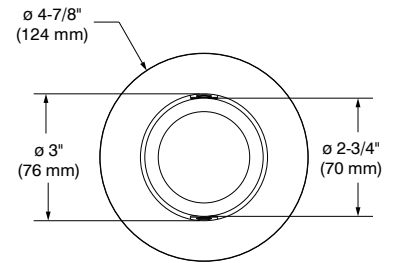

SPECIFICATION SHEET

D2000

4" Series – Classic/Evolution

Low Profile Adjustable Trim

Project _____
 Notes _____
 Fixture Type _____
 Date _____

D2000-13 (illustrated)
 (Lamp not included)

SPECIFICATIONS

TRIM	Die-formed steel.
<i>Options in red may generate a longer production lead time</i>	<p>Different finishes available:</p> <p>Powder coat painted (Standard) White (-01), Black (-02), Architectural Bronze (-05), Antique Cooper (-06), Matte White (-11), Matte Black (-22) and Polar Grey (-25)</p> <p>Plated (Premium) 24K Gold Plated (-03P), Chrome (-04P), Brushed Chrome (-04BR), Brushed Nickel (-12BR) and Satin Nickel (-13)</p>
LAMPS (not included)	<p>PAR20 LED 10W MAX</p> <p>If you want to use the dimming option, please refer regularly to the lamp manufacturer compatibility list.</p> <p>The PAR20 LED lamps, although functional with this product, have variable formats, which can result in a reduction of the maximum adjustable angle or in a more or less good hold in the trim</p>
CEILING CUTOUT	ø 4-1/4" (108 mm)
ACCESSORIES	Goof rings (see ordering code)
CERTIFICATION	cULus for damp locations
WARRANTY	1 year limited warranty on components against manufacturing defects

Code: RON2000

Outside diameter: ø 6-1/8" (156 mm) Inside diameter: ø 4-1/8" (105 mm)