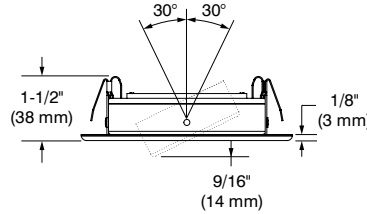

SPECIFICATION SHEET

D2000

4" Series – Classic/Evolution

Low Profile Adjustable Trim

Project _____
 Notes _____
 Fixture Type _____
 Date _____

D2000-13 (illustrated)
 (Lamp not included)

SPECIFICATIONS

TRIM	Die-formed steel.
<i>Options in red may generate a longer production lead time</i>	<p>Different finishes available:</p> <p>Powder coat painted (Standard) White (-01), Black (-02), Architectural Bronze (-05), Antique Cooper (-06), Matte White (-11), Matte Black (-22) and Polar Grey (-25)</p> <p>Plated (Premium) 24K Gold Plated (-03P), Chrome (-04P), Brushed Chrome (-04BR), Brushed Nickel (-12BR) and Satin Nickel (-13)</p>
LAMPS (not included)	<p>PAR20 LED 10W MAX</p> <p>If you want to use the dimming option, please refer regularly to the lamp manufacturer compatibility list.</p> <p>The PAR20 LED lamps, although functional with this product, have variable formats, which can result in a reduction of the maximum adjustable angle or in a more or less good hold in the trim</p>
CEILING CUTOUT	ø 4-1/4" (108 mm)
ACCESSORIES	Goof rings (see ordering code)
CERTIFICATION	cULus for damp locations
WARRANTY	1 year limited warranty on components against manufacturing defects

Code: RON2000

Outside diameter: ø 6-1/8" (156 mm) Inside diameter: ø 4-1/8" (105 mm)