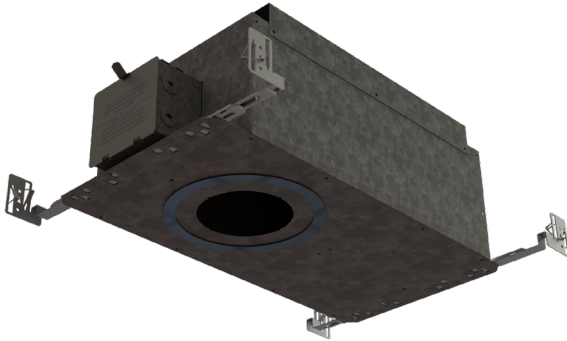

SPECIFICATION SHEET

ISA4R-ISA4S

4" Series - Ardito

Insulated Housing

Project _____

Notes _____

Fixture type _____

Date _____