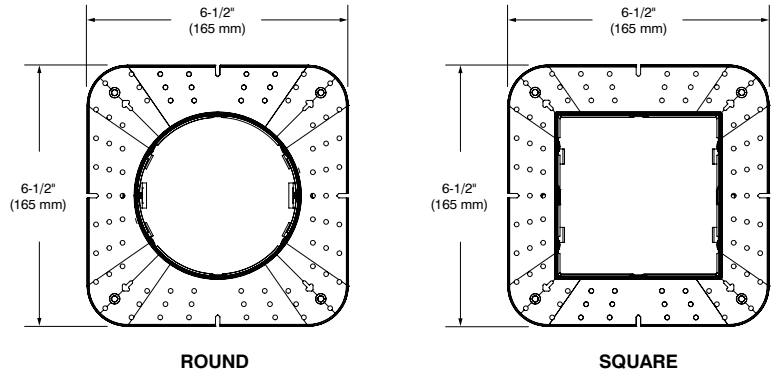

ISA4R-ISA4S

4" Series - Ardito

Insulated Housing

MUD-IN-PLATE OPTION

Required with the use of a flangeless trim (see installation instructions for more details)

ROUND

 \varnothing 4-1/4" (108 mm)

Code: MIPA4R

SQUARE

 4-1/4" (108 mm) x 4-1/4" (108 mm)

Code: MIPA4S

REUSABLE TEMPLATE OPTION

Reusable steel cutout template for square trim

Code: TEMP-SQ