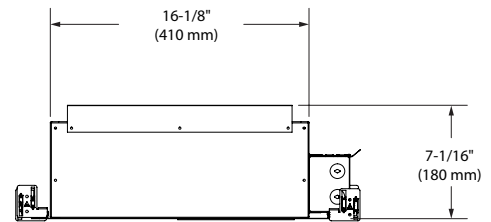

CONTRASTE

2018-03
Revision 1

PRINTED IN CANADA

1009, rue du Parc Industriel
Lévis (Québec) G6Z 1C5 Canada
Tel.: 1-888-839-4624
Fax.: 1-877-839-7057
contrastelighting.com
info@contrastelighting.com

© 2018 Contraste Lighting M.L. Inc.
All rights reserved

Contrast Lighting M.L. Inc. reserves the right to make changes in specifications and/or to discontinue any product at any time without notice or obligation and will not be liable for any consequences resulting from the use of this publication.