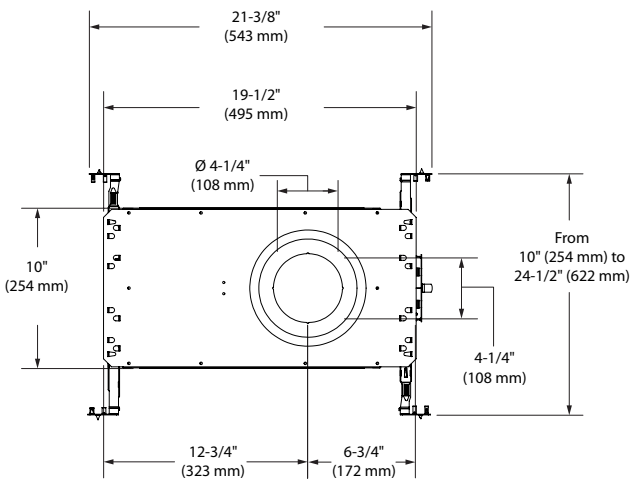

CONTRASTE

2018-03
Revision 1

PRINTED IN CANADA

1009, rue du Parc Industriel
Lévis (Québec) G6Z 1C5 Canada
Tel.: 1-888-839-4624
Fax.: 1-877-839-7057
contrastelighting.com
info@contrastelighting.com

© 2018 Contraste Lighting M.L. Inc.
All rights reserved

Contrast Lighting M.L. Inc. reserves the right to make changes in specifications and/or to discontinue any product at any time without notice or obligation and will not be liable for any consequences resulting from the use of this publication.