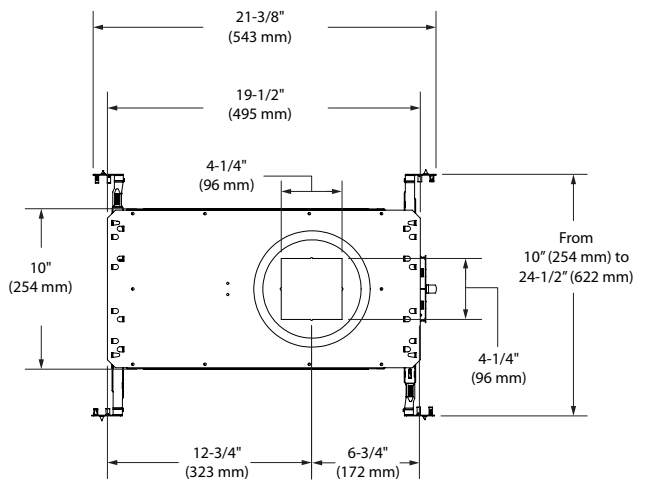

CONTRASTE

2018-03
Revision 1

PRINTED IN CANADA

1009, rue du Parc Industriel
Lévis (Québec) G6Z 1C5 Canada
Tel.: 1-888-839-4624
Fax.: 1-877-839-7057
contrastelighting.com
info@contrastelighting.com

© 2018 Contraste Lighting M.L. Inc.
All rights reserved

Contrast Lighting M.L. Inc. reserves the right to make changes in specifications and/or to discontinue any product at any time without notice or obligation and will not be liable for any consequences resulting from the use of this publication.