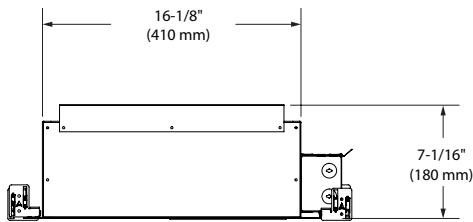

CONTRASTE

2018-03
Revision 1

PRINTED IN CANADA

1009, rue du Parc Industriel
Lévis (Québec) G6Z 1C5 Canada
Tel.: 1-888-839-4624
Fax.: 1-877-839-7057
contrastelighting.com
info@contrastelighting.com

© 2018 Contraste Lighting M.L. Inc.
All rights reserved

Contrast Lighting M.L. Inc. reserves the right to make changes in specifications and/or to discontinue any product at any time without notice or obligation and will not be liable for any consequences resulting from the use of this publication.