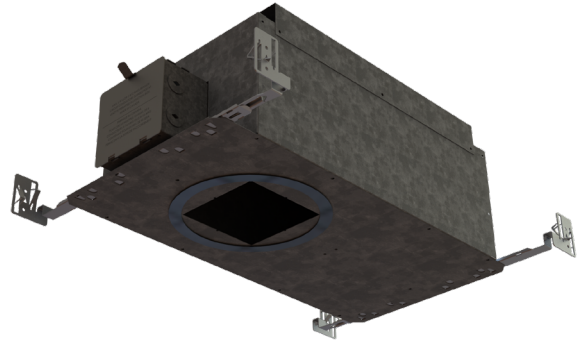

ISA4S (illustrated)