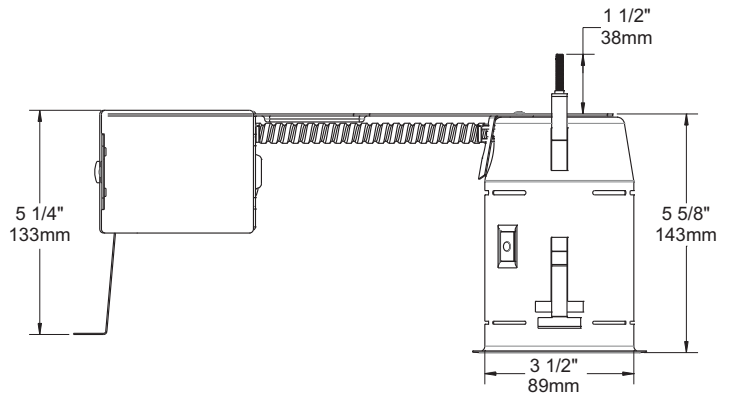

Electronic converter 120V / 12V  
Electronic converter 277V / 12V

T°C 125°C No 031

Thermal Protector

3 5/8" (92mm)

OD Cut

E174023

LISTED

Overall Dimensions :  
Length : 13 7/16" (341mm)  
Width : 4 1/2" (114mm)  
Height : 7 1/8" (181mm)

Dimensions