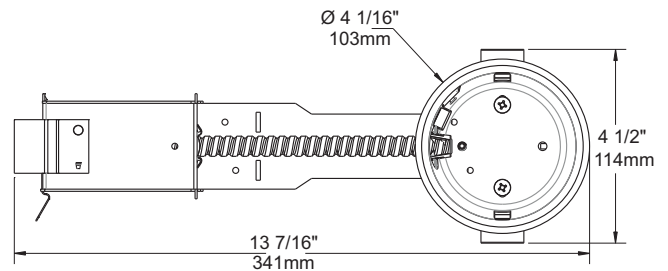

42W MR16

S3145D
S3400D
S3450D
S3500D

TECHNICAL SPECIFICATIONS

0,051" (1,3mm) thickness Galvanized Steel.
Below-ceiling accessible.
Hooks PAT#CAN 2,088,648 and #USA 5,377,088.
Takes up to 7/8" thick ceiling.
Perfect fit into ceiling.
No light leak.
Each part of the case should be at 3 "(76mm) MINIMUM from insulation (if applicable).

Your representative : _____

Your project : _____

CONTRAST
LIGHTING

1009, rue du Parc Industriel, Saint-Jean-Chrysostome, Qc, CAN, G6Z1C5 Tel.: 1-888-839-4624 Fax : 1-877-839-7057
info@contrastlighting.com
www.contrastlighting.com

FEBRUARY 2010