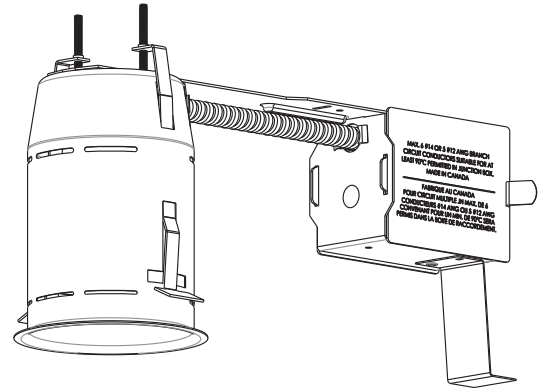

Electronic converter 120V / 12V  
Electronic converter 277V / 12V

T°C 125°C No 031

Thermal Protector

3 5/8" (92mm)

OD Cut

E174023

LISTED

Overall Dimensions :  
Length : 13 7/16" (341mm)  
Width : 4 1/2" (114mm)  
Height : 7 1/8" (181mm)

Dimensions