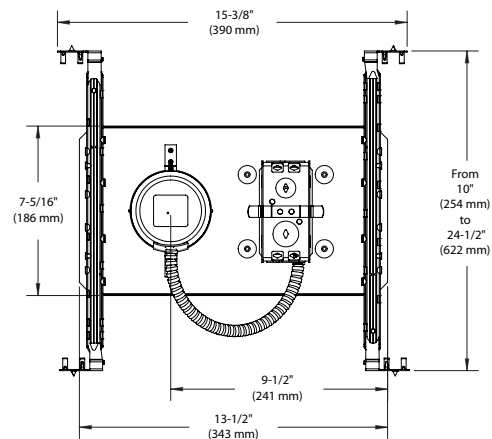

NW3000E-LED

3-1/2" 3000 Series - Evolution LED

Project	
Notes	
Fixture Type	
Date	

IC Air Tight New Construction Housing with Electronic Transformer for MR16 LED Lamp

SPECIFICATIONS

HOUSING DETAILS	<p>18 gauge 0.051" (1.3 mm) thickness galvanized steel. Approved for installation in insulated ceiling in direct contact with insulating material (except polyurethane). Air Tight. Junction box can support up to 10 – 14 gauge wires or 8 – 12 gauge wires. Below-ceiling accessible.</p>				
MOUNTING	<p>Cutout diameter: Ø 3-5/8" (92 mm) Can fit in ceilings up to 1-1/2" (38 mm) thick. Requires a 4-1/2" (114 mm) clearance beyond the ceiling level. Contrast hooks for ease of installation and a perfect fit to ceiling. Mounting bars extend from 10" (254 mm) to 24-1/2" (622 mm) to fit in most ceiling structures (compatible with suspended ceilings). No light leakage.</p>				
LAMP	MR16 LED GU 5.3 11.5W MAX				
VOLTAGE	120 Volts				
TRANSFORMER	Electronic Transformer Hatch A/C LED, 15W 120V/12V (RS12-15M-LED) Dedicated to LED Lamps				
DIMMING	During Product Development Contrast tested some dimmers that you will find by consulting regularly the dimmer compatibility list on our website at (www.contrastlighting.com). Constant progresses in LED lamps and dimmers technologies may offer change in compatibility options that you will find by consulting frequently the lamp manufacturer compatibility list.				
COMPATIBLE TRIMS	R3151	R3652	T3125	T3200	T3450
	R3151K	S3145	T3145	T3250	T3450D
	R3151W	S3151	T3145D	T3250DG	T3450K
	R3151WK	S3400	T3145DG	T3260	T3450W
	R3152	S3450	T3145W	T3300	T3450WK
	R3171	S3450D	T3152	T3400	T3650
	R3450D	T3000	T3165	T3400D	T3652
	R3470	T3100	T3185		T3850
THERMAL PROTECTION	TC 194°F (90°C)				
CERTIFICATION	<ul style="list-style-type: none"> cULus E343977 for damp locations Certified Air Tight ASTM E283 				
WARRANTY	5 years on socket and 3 years on electronic transformer.				