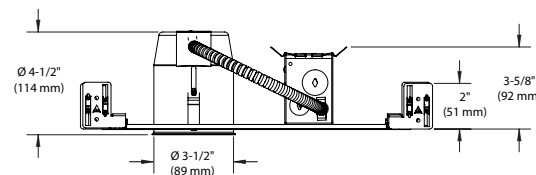

NW3000E-LED

3-1/2" 3000 Series - Evolution LED

Project	
Notes	
Fixture Type	
Date	

IC Air Tight New Construction Housing with Electronic Transformer for MR16 LED Lamp

SPECIFICATIONS

HOUSING DETAILS	<p>18 gauge 0.051" (1.3 mm) thickness galvanized steel. Approved for installation in insulated ceiling in direct contact with insulating material (except polyurethane). Air Tight. Junction box can support up to 10 – 14 gauge wires or 8 – 12 gauge wires. Below-ceiling accessible.</p>				
MOUNTING	<p>Cutout diameter: Ø 3-5/8" (92 mm) Can fit in ceilings up to 1-1/2" (38 mm) thick. Requires a 4-1/2" (114 mm) clearance beyond the ceiling level. Contrast hooks for ease of installation and a perfect fit to ceiling. Mounting bars extend from 10" (254 mm) to 24-1/2" (622 mm) to fit in most ceiling structures (compatible with suspended ceilings). No light leakage.</p>				
LAMP	MR16 LED GU 5.3 11.5W MAX				
VOLTAGE	120 Volts				
TRANSFORMER	Electronic Transformer Hatch A/C LED, 15W 120V/12V (RS12-15M-LED) Dedicated to LED Lamps				
DIMMING	During Product Development Contrast tested some dimmers that you will find by consulting regularly the dimmer compatibility list on our website at (www.contrastlighting.com). Constant progresses in LED lamps and dimmers technologies may offer change in compatibility options that you will find by consulting frequently the lamp manufacturer compatibility list.				
COMPATIBLE TRIMS	R3151	R3652	T3125	T3200	T3450
	R3151K	S3145	T3145	T3250	T3450D
	R3151W	S3151	T3145D	T3250DG	T3450K
	R3151WK	S3400	T3145DG	T3260	T3450W
	R3152	S3450	T3145W	T3300	T3450WK
	R3171	S3450D	T3152	T3400	T3650
	R3450D	T3000	T3165	T3400D	T3652
	R3470	T3100	T3185		T3850
THERMAL PROTECTION	TC 194°F (90°C)				
CERTIFICATION	<ul style="list-style-type: none"> cULus E343977 for damp locations Certified Air Tight ASTM E283 				
WARRANTY	5 years on socket and 3 years on electronic transformer.				