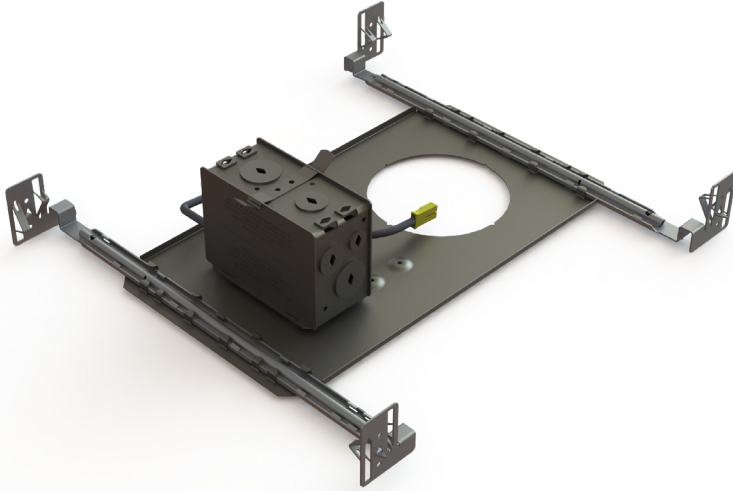

SPECIFICATION SHEET

NWA4R - NWA4S

4" Series - Ardito

New Construction Housing

Project _____

Notes _____

Fixture type _____

Date _____

SPECIFICATION SHEET

NWA4R - NWA4S

4" Series - Ardito

New Construction Housing

SPECIFICATIONS

HOUSING DETAILS Galvanized steel housing
33-1/2 in³ junction box can support up to 10 - 14 gauge wires or 8 - 12 gauge wires (90° wires).
Below-ceiling accessible.

MOUNTING AND SUPPORT **Round Cutout: \varnothing 4-1/4" (108 mm)**
Square Cutout: 4-1/4" (108 mm) x 4-1/4" (108 mm)

Mud-in-Plate: Required with the use of flangeless trim (**MIPA4R, MIPA4S**)

Optional: Reusable steel cutout template for square trim (**TEMP-SQ**)

Consult trims specification sheets for plenum space requirements
Insulation material must be kept at least 3" (76 mm) away from the fixture
Can fit in ceiling up to 1-1/2" (38 mm) thick
Mounting bars extend from 10" (254 mm) to 24-1/2" (622 mm) to fit in most ceiling structures.