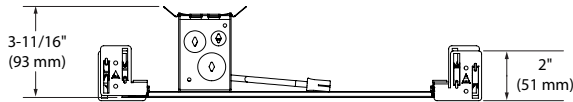

CONTRASTE

2018-03
Revision 1

PRINTED IN CANADA

1009, rue du Parc Industriel
Lévis (Québec) G6Z 1C5 Canada
Tel.: 1-888-839-4624
Fax.: 1-877-839-7057
contrastlighting.com
info@contrastlighting.com

© 2018 Contraste Lighting M.L. Inc.
All rights reserved

Contrast Lighting M.L. Inc. reserves the right to make changes in specifications and/or to discontinue any product at any time without notice or obligation and will not be liable for any consequences resulting from the use of this publication.