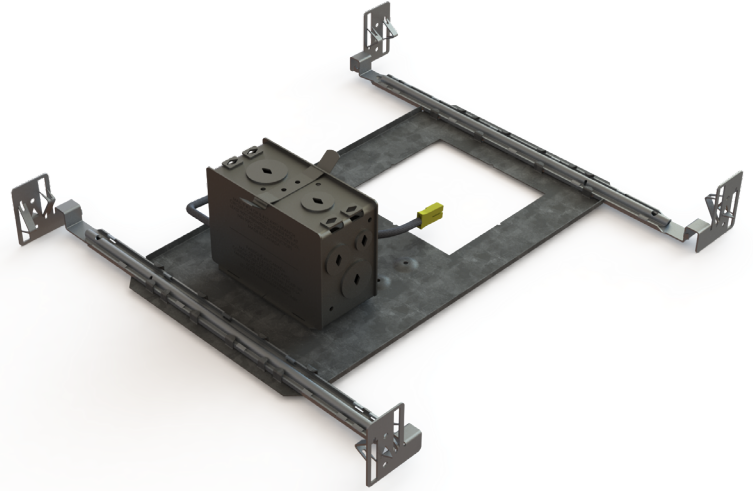

NWA4S (illustrated)