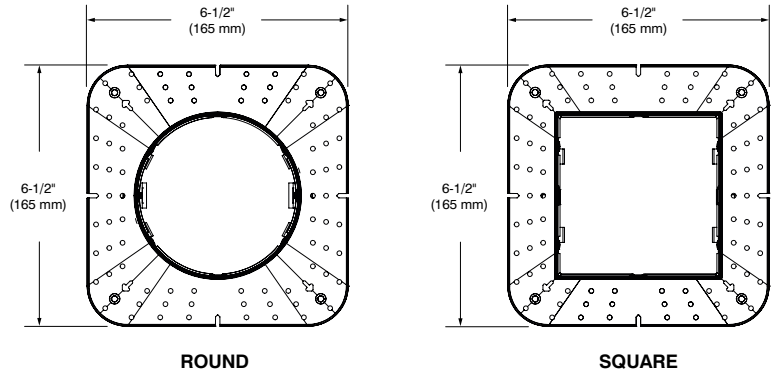

SPECIFICATION SHEET

NWA4R - NWA4S

4" Series - Ardito

New Construction Housing

SPECIFICATIONS (CONT'D)

COMPATIBLE TRIMS	ROUND APERTURE			SQUARE APERTURE		
	Performance 1 (14W)	Performance 2 (23W)	Performance L (12.5W)	Performance 1 (14W)	Performance 2 (23W)	Performance L (12.5W)
	A4RAF	A4RAF	A4RAF	A4SAR	A4SAR	A4SAR
	A4RAR	A4RAR	A4RAR	A4SFR	A4SFR	A4SFR
	A4RFR	A4RFR	A4RFR	A4SSF	A4SSF	A4SFW
	A4RSF	A4RSF	A4RWW	A4SWW	A4SWW	
	A4RWW	A4RWW				

NWA4R - NWA4S

4" Series - Ardito

New Construction Housing

MUD-IN-PLATE OPTION

Required with the use of a flangeless trim (see installation instructions for more details)

ROUND

 \varnothing 4-1/4" (108 mm)

Code: MIPA4R

SQUARE

 4-1/4" (108 mm) x 4-1/4" (108 mm)

Code: MIPA4S

REUSABLE TEMPLATE OPTION

Reusable steel cutout template for square trim

Code: TEMP-SQ