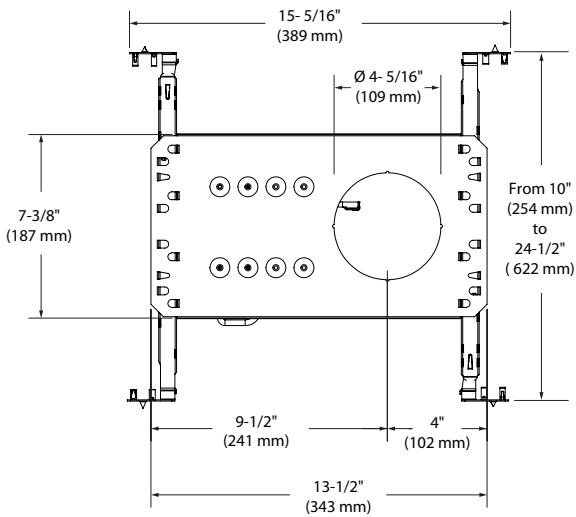

CONTRASTE

2018-03
Revision 1

PRINTED IN CANADA

1009, rue du Parc Industriel
Lévis (Québec) G6Z 1C5 Canada
Tel.: 1-888-839-4624
Fax.: 1-877-839-7057
contrastlighting.com
info@contrastlighting.com

© 2018 Contraste Lighting M.L. Inc.
All rights reserved

Contrast Lighting M.L. Inc. reserves the right to make changes in specifications and/or to discontinue any product at any time without notice or obligation and will not be liable for any consequences resulting from the use of this publication.