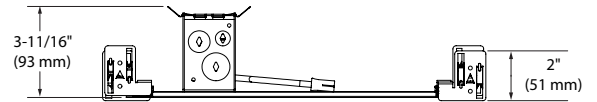

CONTRASTE

2018-03
Revision 1

PRINTED IN CANADA

1009, rue du Parc Industriel
Lévis (Québec) G6Z 1C5 Canada
Tel.: 1-888-839-4624
Fax.: 1-877-839-7057
contrastlighting.com
info@contrastlighting.com

© 2018 Contraste Lighting M.L. Inc.
All rights reserved

Contrast Lighting M.L. Inc. reserves the right to make changes in specifications and/or to discontinue any product at any time without notice or obligation and will not be liable for any consequences resulting from the use of this publication.