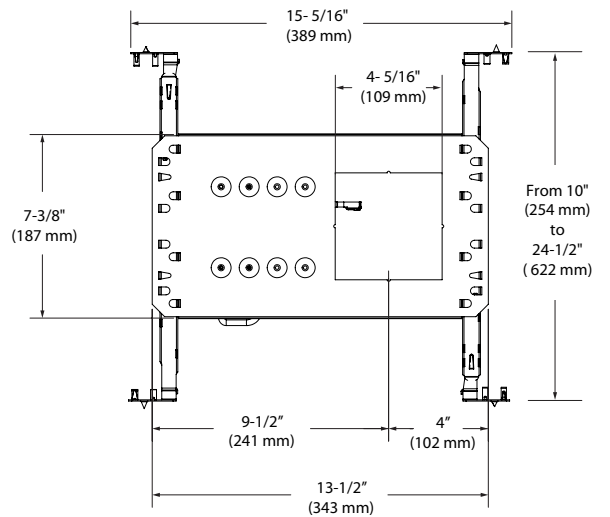

CONTRASTE

2018-03
Revision 1

PRINTED IN CANADA

1009, rue du Parc Industriel
Lévis (Québec) G6Z 1C5 Canada
Tel.: 1-888-839-4624
Fax.: 1-877-839-7057
contrastlighting.com
info@contrastlighting.com

© 2018 Contraste Lighting M.L. Inc.
All rights reserved

Contrast Lighting M.L. Inc. reserves the right to make changes in specifications and/or to discontinue any product at any time without notice or obligation and will not be liable for any consequences resulting from the use of this publication.