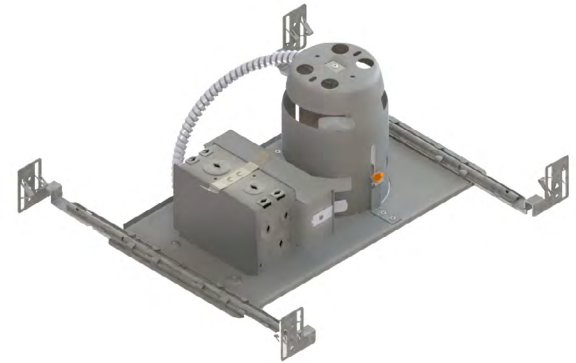

MOUNTING **Cutout diameter: Ø 4-1/4" (108 mm)**
Insulated material must be kept at least 3" (76 mm) away from the fixture.
Can fit in ceilings up to 1-1/2" (38 mm) thick.
Contrast hooks for ease of installation and a perfect fit to ceiling.
No light leakage.
Mounting bars extend from 10" (254 mm) to 24-1/2" (622 mm) to fit in most ceiling structures.

PERFORMANCE **Performance 1:** Up to 1,500 lumens (16W) determined by the choice of the trims
Performance 2: Up to 2,000 lumens (23W) determined by the choice of the trims
Performance 3: Up to 2,500 lumens (30W) determined by the choice of the trims

POWER **ELV:** 120V only
0-10V: Dual Voltage 120V / 277V

DIMMING 2 types of dimming offered:
• Electronic Low Voltage (ELV)
• 0-10V

Due to constant evolution of dimmers we must test them regularly.
We invite you to consult frequently our Web site to find our dimmer compatibility list:
www.contrastlighting.com

COMPATIBLE TRIMS	NWLD200L V/D 1/2		NWLD200L D3		
	Performance 1		Performance 2		Performance 3
	Concerto 16W	Intermezzo 16W	Concerto 23W	Intermezzo 23W	Concerto 30W
	LD2A	INT20PA	LD2A	INT20PA	LD2J
	LD2B	INT20PR	LD2B	INT20PR	LD2K
	LD2C	INT21PA	LD2C	INT21PA	
	LD2D	INT21PR	LD2D	INT21PR	
	LD2E		LD2E		
	LD2F		LD2F		
	LD2J		LD2J		
	LD2K		LD2K		

THERMAL PROTECTION Performance 1: TC 149°F (65°C)
Performance 2: TC 176°F (80°C)
Performance 3: TC 176°F (80°C)

CERTIFICATION cULus **E343977** for damp and wet locations

WARRANTY 5 years on LED driver.