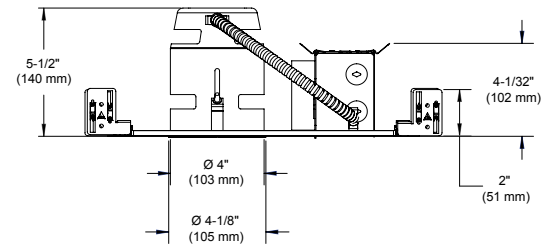

MOUNTING **Cutout diameter: Ø 4-1/4" (108 mm)**
Insulated material must be kept at least 3" (76 mm) away from the fixture.
Can fit in ceilings up to 1-1/2" (38 mm) thick.
Contrast hooks for ease of installation and a perfect fit to ceiling.
No light leakage.
Mounting bars extend from 10" (254 mm) to 24-1/2" (622 mm) to fit in most ceiling structures.

PERFORMANCE **Performance 1:** Up to 1,500 lumens (16W) determined by the choice of the trims
Performance 2: Up to 2,000 lumens (23W) determined by the choice of the trims
Performance 3: Up to 2,500 lumens (30W) determined by the choice of the trims

POWER **ELV:** 120V only
0-10V: Dual Voltage 120V / 277V

DIMMING 2 types of dimming offered:
• Electronic Low Voltage (ELV)
• 0-10V

Due to constant evolution of dimmers we must test them regularly.
We invite you to consult frequently our Web site to find our dimmer compatibility list:
www.contrastlighting.com

COMPATIBLE TRIMS	NWLD200L V/D 1/2		NWLD200L D3		
	Performance 1		Performance 2		Performance 3
	Concerto 16W	Intermezzo 16W	Concerto 23W	Intermezzo 23W	Concerto 30W
	LD2A	INT20PA	LD2A	INT20PA	LD2J
	LD2B	INT20PR	LD2B	INT20PR	LD2K
	LD2C	INT21PA	LD2C	INT21PA	
	LD2D	INT21PR	LD2D	INT21PR	
	LD2E		LD2E		
	LD2F		LD2F		
	LD2J		LD2J		
	LD2K		LD2K		

THERMAL PROTECTION Performance 1: TC 149°F (65°C)
Performance 2: TC 176°F (80°C)
Performance 3: TC 176°F (80°C)

CERTIFICATION cULus **E343977** for damp and wet locations

WARRANTY 5 years on LED driver.