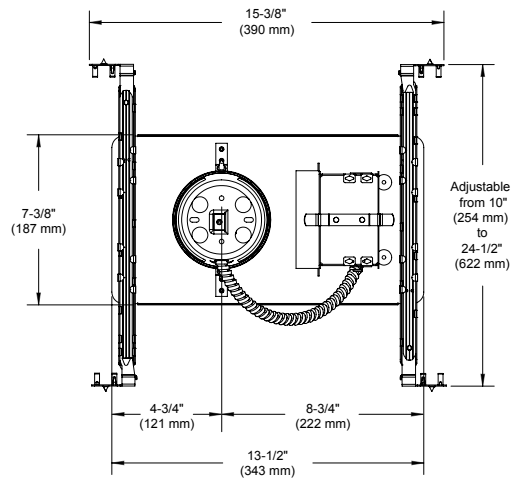

MOUNTING **Cutout diameter: Ø 4-1/4" (108 mm)**
Insulated material must be kept at least 3" (76 mm) away from the fixture.
Can fit in ceilings up to 1-1/2" (38 mm) thick.
Contrast hooks for ease of installation and a perfect fit to ceiling.
No light leakage.
Mounting bars extend from 10" (254 mm) to 24-1/2" (622 mm) to fit in most ceiling structures.

PERFORMANCE **Performance 1:** Up to 1,500 lumens (16W) determined by the choice of the trims
Performance 2: Up to 2,000 lumens (23W) determined by the choice of the trims
Performance 3: Up to 2,500 lumens (30W) determined by the choice of the trims

POWER **ELV:** 120V only
0-10V: Dual Voltage 120V / 277V

DIMMING 2 types of dimming offered:
• Electronic Low Voltage (ELV)
• 0-10V

Due to constant evolution of dimmers we must test them regularly.
We invite you to consult frequently our Web site to find our dimmer compatibility list:
www.contrastlighting.com

COMPATIBLE TRIMS	NWLD200L V/D 1/2		NWLD200L D3		
	Performance 1		Performance 2		Performance 3
	Concerto 16W	Intermezzo 16W	Concerto 23W	Intermezzo 23W	Concerto 30W
	LD2A	INT20PA	LD2A	INT20PA	LD2J
	LD2B	INT20PR	LD2B	INT20PR	LD2K
	LD2C	INT21PA	LD2C	INT21PA	
	LD2D	INT21PR	LD2D	INT21PR	
	LD2E		LD2E		
	LD2F		LD2F		
	LD2J		LD2J		
	LD2K		LD2K		

THERMAL PROTECTION Performance 1: TC 149°F (65°C)
Performance 2: TC 176°F (80°C)
Performance 3: TC 176°F (80°C)

CERTIFICATION cULus **E343977** for damp and wet locations

WARRANTY 5 years on LED driver.