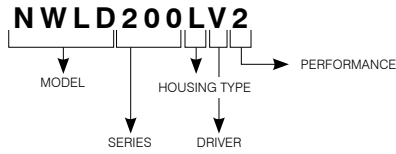

NWLD200

4" Series - Concerto & Intermezzo LED

CODIFICATION EXAMPLE

ORDERING CODES

MODEL	SERIES	HOUSING TYPE	DRIVER	PERFORMANCE
NWLD	200	L		
NWLD New Construction Non-IC Housing	200 200 Series	L Long	*V ELV - 120V Only D 0-10V - Dual Voltage (120V / 277V)	1 16W 2 23W 3 30W

*(V available only in Performance 1 and 2)

**Performance 1 and 2 housings are compatible with performance 2 trims.
Performance 3 housings are only compatible with performance 3 trims.**