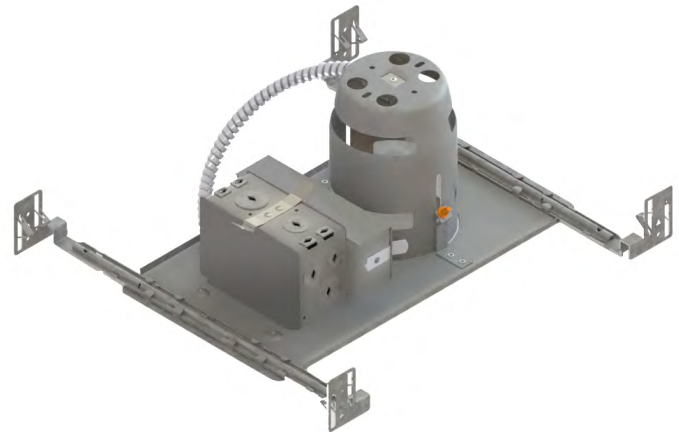

NWLD300

3-1/2" Series - Concerto LED

New Construction Non-IC Housing

Project	
Notes	
Fixture Type	
Date	

SPECIFICATIONS

HOUSING DETAILS	Galvanized steel housing with a thickness up to 18 gauge (0,051" / 1,3 mm). Junction box can support up to 10 - 14 gauge wires or 8 - 12 gauge wires (90° wires). Below-ceiling accessible.																															
MOUNTING	Cutout diameter: Ø 3-5/8" (92 mm) Insulated material must be kept at least 3" (76 mm) away from the fixture. Can fit in ceilings up to 1-1/2" (38 mm) thick. Contrast hooks for ease of installation and a perfect fit to ceiling. No light leakage. Mounting bars extend from 10" (254 mm) to 24-1/2" (622 mm) to fit in most ceiling structures.																															
PERFORMANCE	Performance 1: 1,500 lumens (16W) Performance 2: 2,000 lumens (23W) Performance 3: 2,500 lumens (30W)																															
POWER	ELV: 120V only 0-10V: Dual Voltage - 120V / 277V																															
DIMMING	2 types of dimming offered: <ul style="list-style-type: none"> • Electronic Low Voltage (ELV) • 0-10V <p>Due to constant evolution of dimmers we must test them regularly. We invite you to consult frequently our Web site to find our dimmer compatibility list: www.contrastlighting.com</p>																															
COMPATIBLE TRIMS	NWLD300 V/D 1/2	NWLD300 D3																														
	<table border="1"> <thead> <tr> <th>Performance 1 16W</th> <th>Performance 2 23W</th> <th>Performance 3 30W</th> </tr> </thead> <tbody> <tr><td>LD3A</td><td>LD3A</td><td>LD3D</td></tr> <tr><td>LD3B</td><td>LD3B</td><td>LD3E</td></tr> <tr><td>LD3C</td><td>LD3C</td><td>LD3F</td></tr> <tr><td>LD3D</td><td>LD3D</td><td></td></tr> <tr><td>LD3E</td><td>LD3E</td><td></td></tr> <tr><td>LD3F</td><td>LD3F</td><td></td></tr> <tr><td>LD3G</td><td>LD3G</td><td></td></tr> <tr><td>LD3H</td><td>LD3H</td><td></td></tr> <tr><td>LD3I</td><td>LD3I</td><td></td></tr> </tbody> </table>	Performance 1 16W	Performance 2 23W	Performance 3 30W	LD3A	LD3A	LD3D	LD3B	LD3B	LD3E	LD3C	LD3C	LD3F	LD3D	LD3D		LD3E	LD3E		LD3F	LD3F		LD3G	LD3G		LD3H	LD3H		LD3I	LD3I		
Performance 1 16W	Performance 2 23W	Performance 3 30W																														
LD3A	LD3A	LD3D																														
LD3B	LD3B	LD3E																														
LD3C	LD3C	LD3F																														
LD3D	LD3D																															
LD3E	LD3E																															
LD3F	LD3F																															
LD3G	LD3G																															
LD3H	LD3H																															
LD3I	LD3I																															
THERMAL PROTECTION	Performance 1: TC 149°F (65°C) Performance 2: TC 176°F (80°C) Performance 3: TC 176°F (80°C)																															
CERTIFICATION	cULus E343977 for damp and wet locations																															
WARRANTY	5 years on LED driver.																															