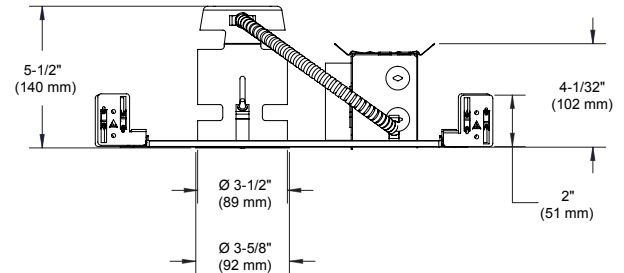

NWLD300

3-1/2" Series - Concerto LED

New Construction Non-IC Housing

Project	
Notes	
Fixture Type	
Date	

SPECIFICATIONS

HOUSING DETAILS	Galvanized steel housing with a thickness up to 18 gauge (0,051" / 1,3 mm). Junction box can support up to 10 - 14 gauge wires or 8 - 12 gauge wires (90° wires). Below-ceiling accessible.																															
MOUNTING	Cutout diameter: Ø 3-5/8" (92 mm) Insulated material must be kept at least 3" (76 mm) away from the fixture. Can fit in ceilings up to 1-1/2" (38 mm) thick. Contrast hooks for ease of installation and a perfect fit to ceiling. No light leakage. Mounting bars extend from 10" (254 mm) to 24-1/2" (622 mm) to fit in most ceiling structures.																															
PERFORMANCE	Performance 1: 1,500 lumens (16W) Performance 2: 2,000 lumens (23W) Performance 3: 2,500 lumens (30W)																															
POWER	ELV: 120V only 0-10V: Dual Voltage - 120V / 277V																															
DIMMING	2 types of dimming offered: <ul style="list-style-type: none"> • Electronic Low Voltage (ELV) • 0-10V <p>Due to constant evolution of dimmers we must test them regularly. We invite you to consult frequently our Web site to find our dimmer compatibility list: www.contrastlighting.com</p>																															
COMPATIBLE TRIMS	NWLD300 V/D 1/2	NWLD300 D3																														
	<table border="1"> <thead> <tr> <th>Performance 1 16W</th> <th>Performance 2 23W</th> <th>Performance 3 30W</th> </tr> </thead> <tbody> <tr><td>LD3A</td><td>LD3A</td><td>LD3D</td></tr> <tr><td>LD3B</td><td>LD3B</td><td>LD3E</td></tr> <tr><td>LD3C</td><td>LD3C</td><td>LD3F</td></tr> <tr><td>LD3D</td><td>LD3D</td><td></td></tr> <tr><td>LD3E</td><td>LD3E</td><td></td></tr> <tr><td>LD3F</td><td>LD3F</td><td></td></tr> <tr><td>LD3G</td><td>LD3G</td><td></td></tr> <tr><td>LD3H</td><td>LD3H</td><td></td></tr> <tr><td>LD3I</td><td>LD3I</td><td></td></tr> </tbody> </table>	Performance 1 16W	Performance 2 23W	Performance 3 30W	LD3A	LD3A	LD3D	LD3B	LD3B	LD3E	LD3C	LD3C	LD3F	LD3D	LD3D		LD3E	LD3E		LD3F	LD3F		LD3G	LD3G		LD3H	LD3H		LD3I	LD3I		
Performance 1 16W	Performance 2 23W	Performance 3 30W																														
LD3A	LD3A	LD3D																														
LD3B	LD3B	LD3E																														
LD3C	LD3C	LD3F																														
LD3D	LD3D																															
LD3E	LD3E																															
LD3F	LD3F																															
LD3G	LD3G																															
LD3H	LD3H																															
LD3I	LD3I																															
THERMAL PROTECTION	Performance 1: TC 149°F (65°C) Performance 2: TC 176°F (80°C) Performance 3: TC 176°F (80°C)																															
CERTIFICATION	cULus E343977 for damp and wet locations																															
WARRANTY	5 years on LED driver.																															