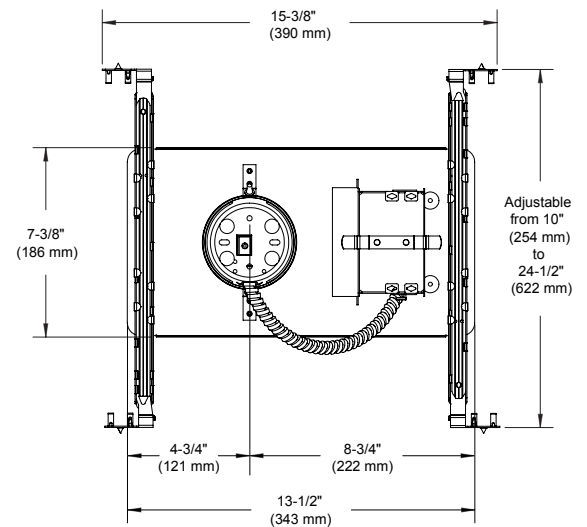

NWLD300

3-1/2" Series - Concerto LED

New Construction Non-IC Housing

Project	
Notes	
Fixture Type	
Date	

SPECIFICATIONS

HOUSING DETAILS	Galvanized steel housing with a thickness up to 18 gauge (0,051" / 1,3 mm). Junction box can support up to 10 - 14 gauge wires or 8 - 12 gauge wires (90° wires). Below-ceiling accessible.																															
MOUNTING	Cutout diameter: Ø 3-5/8" (92 mm) Insulated material must be kept at least 3" (76 mm) away from the fixture. Can fit in ceilings up to 1-1/2" (38 mm) thick. Contrast hooks for ease of installation and a perfect fit to ceiling. No light leakage. Mounting bars extend from 10" (254 mm) to 24-1/2" (622 mm) to fit in most ceiling structures.																															
PERFORMANCE	Performance 1: 1,500 lumens (16W) Performance 2: 2,000 lumens (23W) Performance 3: 2,500 lumens (30W)																															
POWER	ELV: 120V only 0-10V: Dual Voltage - 120V / 277V																															
DIMMING	2 types of dimming offered: <ul style="list-style-type: none"> • Electronic Low Voltage (ELV) • 0-10V <p>Due to constant evolution of dimmers we must test them regularly. We invite you to consult frequently our Web site to find our dimmer compatibility list: www.contrastlighting.com</p>																															
COMPATIBLE TRIMS	NWLD300 V/D 1/2	NWLD300 D3																														
	<table border="1"> <thead> <tr> <th>Performance 1 16W</th> <th>Performance 2 23W</th> <th>Performance 3 30W</th> </tr> </thead> <tbody> <tr><td>LD3A</td><td>LD3A</td><td>LD3D</td></tr> <tr><td>LD3B</td><td>LD3B</td><td>LD3E</td></tr> <tr><td>LD3C</td><td>LD3C</td><td>LD3F</td></tr> <tr><td>LD3D</td><td>LD3D</td><td></td></tr> <tr><td>LD3E</td><td>LD3E</td><td></td></tr> <tr><td>LD3F</td><td>LD3F</td><td></td></tr> <tr><td>LD3G</td><td>LD3G</td><td></td></tr> <tr><td>LD3H</td><td>LD3H</td><td></td></tr> <tr><td>LD3I</td><td>LD3I</td><td></td></tr> </tbody> </table>	Performance 1 16W	Performance 2 23W	Performance 3 30W	LD3A	LD3A	LD3D	LD3B	LD3B	LD3E	LD3C	LD3C	LD3F	LD3D	LD3D		LD3E	LD3E		LD3F	LD3F		LD3G	LD3G		LD3H	LD3H		LD3I	LD3I		
Performance 1 16W	Performance 2 23W	Performance 3 30W																														
LD3A	LD3A	LD3D																														
LD3B	LD3B	LD3E																														
LD3C	LD3C	LD3F																														
LD3D	LD3D																															
LD3E	LD3E																															
LD3F	LD3F																															
LD3G	LD3G																															
LD3H	LD3H																															
LD3I	LD3I																															
THERMAL PROTECTION	Performance 1: TC 149°F (65°C) Performance 2: TC 176°F (80°C) Performance 3: TC 176°F (80°C)																															
CERTIFICATION	cULus E343977 for damp and wet locations																															
WARRANTY	5 years on LED driver.																															