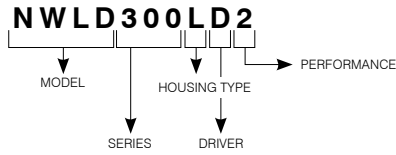

NWLD300

3-1/2" Series - Concerto LED

CODIFICATION EXAMPLE

ORDERING CODES

MODEL	SERIES	HOUSING TYPE	DRIVER	PERFORMANCE
NWLD	300	L		
NWLD New Construction Non-IC Housing	300 300 Series	L Long	*V ELV - 120V Only D 0-10V - Dual Voltage (120V / 277V)	1 16W 2 23W 3 30W

*(V available only in Performance 1 and 2)

**Performance 1 and 2 housings are compatible with performance 2 trims.
Performance 3 housings are only compatible with performance 3 trims.**