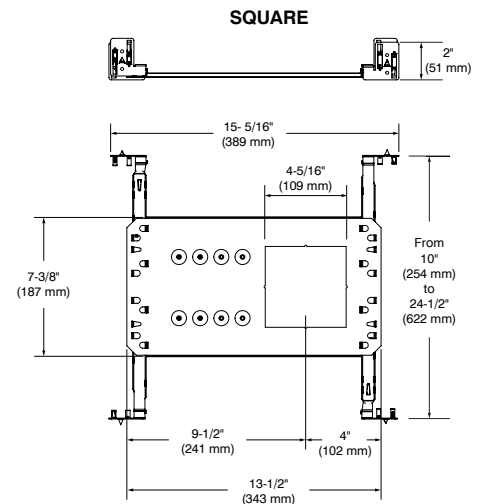

MOUNTING PLATE OPTION

Code: PA4RNW (round)
PA4SNW (square)

CONTRASTE

2018-03
Revision 1

PRINTED IN CANADA

1009, rue du Parc Industriel
Lévis (Québec) G6Z 1C5 Canada
Tel.: 1-888-839-4624
Fax.: 1-877-839-7057
contrastelighting.com
info@contrastelighting.com

© 2018 Contraste Lighting M.L. Inc.
All rights reserved

Contrast Lighting M.L. Inc. reserves the right to make changes in specifications and/or to discontinue any product at any time without notice or obligation and will not be liable for any consequences resulting from the use of this publication.