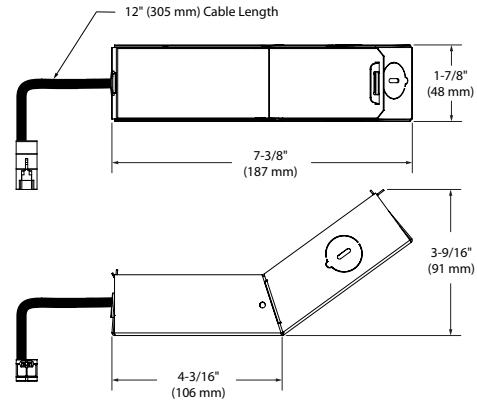

SPECIFICATIONS

HOUSING DETAILS	Galvanized steel housing Junction box can support up to 10 - 14 gauge wires or 8 - 12 gauge wires (90° wires) Below-ceiling accessible
-----------------	--

MOUNTING AND SUPPORT	<p>Round Cutout: \varnothing 4-1/4" (108 mm)</p> <p>Square Cutout: 4-1/4" (108 mm) x 4-1/4" (108 mm)</p> <p>Mud-in-Plate: Required with the use of flangeless trim (MIPA4R, MIPA4S)</p> <p>Optional: Reusable steel cutout template for square trim (TEMP-SQ)</p> <p>Consult trims specification sheets for plenum space requirements Insulation material must be kept at least 3" (76 mm) away from the fixture Can fit in ceiling up to 1-1/2" (38 mm) thick</p>
----------------------	---