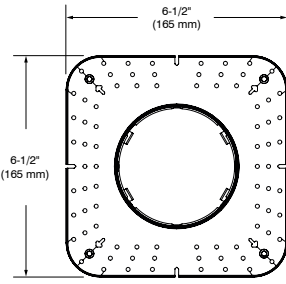

SPECIFICATION SHEET

REA4V

4" Series - Ardito

Remodel Housing

MUD-IN-PLATE OPTION

Required with the use of a flangeless trim
(see installation instructions for more details)

ROUND

 \varnothing 4-1/4" (108 mm)

Code: MIPA4R

ROUND

SQUARE

SQUARE

 4-1/4" (108 mm) x 4-1/4" (108 mm)

Code: MIPA4S

REUSABLE TEMPLATE OPTION

Reusable steel cutout template for square trim