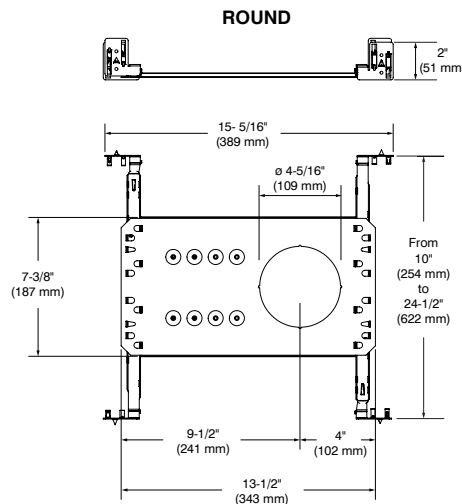

MOUNTING PLATE OPTION

Code: PA4RNW (round)
PA4SNW (square)

CONTRASTE

2018-03
Revision 1

PRINTED IN CANADA

1009, rue du Parc Industriel
Lévis (Québec) G6Z 1C5 Canada
Tel.: 1-888-839-4624
Fax.: 1-877-839-7057
contrastelighting.com
info@contrastelighting.com

© 2018 Contraste Lighting M.L. Inc.
All rights reserved

Contrast Lighting M.L. Inc. reserves the right to make changes in specifications and/or to discontinue any product at any time without notice or obligation and will not be liable for any consequences resulting from the use of this publication.