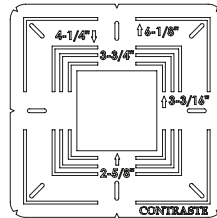

REUSABLE TEMPLATE OPTION

Reusable steel cutout template for square trim

Code: TEMP-SQ