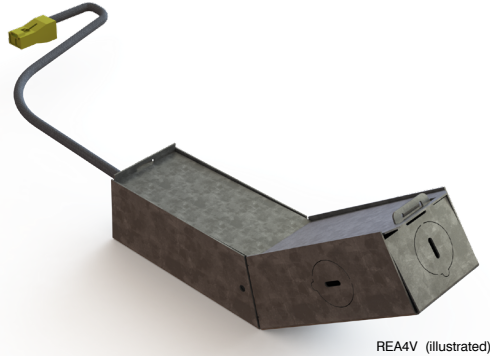

SPECIFICATION SHEET

REA4V

4" Series - Ardito

Remodel Housing

Project _____

Notes _____

Fixture type _____

Date _____

SPECIFICATIONS

HOUSING DETAILS	Galvanized steel housing Junction box can support up to 10 - 14 gauge wires or 8 - 12 gauge wires (90° wires) Below-ceiling accessible
-----------------	--

MOUNTING AND SUPPORT	<p>Round Cutout: \varnothing 4-1/4" (108 mm)</p> <p>Square Cutout: 4-1/4" (108 mm) x 4-1/4" (108 mm)</p> <p>Mud-in-Plate: Required with the use of flangeless trim (MIPA4R, MIPA4S)</p> <p>Optional: Reusable steel cutout template for square trim (TEMP-SQ)</p> <p>Consult trims specification sheets for plenum space requirements Insulation material must be kept at least 3" (76 mm) away from the fixture Can fit in ceiling up to 1-1/2" (38 mm) thick</p>
----------------------	---