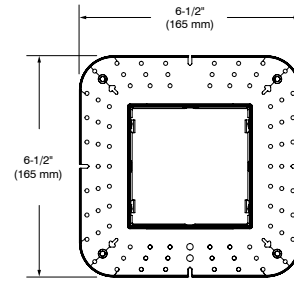

SPECIFICATION SHEET

REA4V

4" Series - Ardito

Remodel Housing

MUD-IN-PLATE OPTION

Required with the use of a flangeless trim
(see installation instructions for more details)

ROUND

 \varnothing 4-1/4" (108 mm)

Code: MIPA4R

ROUND

SQUARE

SQUARE

 4-1/4" (108 mm) x 4-1/4" (108 mm)

Code: MIPA4S

REUSABLE TEMPLATE OPTION

Reusable steel cutout template for square trim