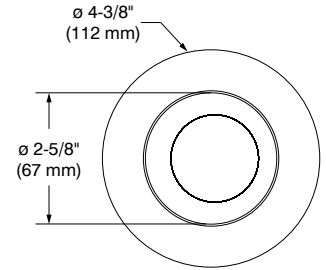

T3450W-13 (illustrated)
(Lamp not included)

SPECIFICATIONS

TRIM	Die-formed steel.
<i>Options in red may generate a longer production lead time</i>	<p>Different finishes available:</p> <p>Powder coat painted (Standard) White (-01), Black (-02), Architectural Bronze (-05), Antique Cooper (-06), Matte White (-11), Matte Black (-22) and Polar Grey (-25)</p> <p>Plated (Premium) 24K Gold Plated (-03), Chrome (-04), Brushed Chrome (-04BR), Brushed Nickel (-12BR) and Satin Nickel (-13)</p>
LAMPS (not included)	<p>GU10 LED 10W MAX MR16 GU5.3 37W MAX (Remodel and Insulated housing) (protected lamps only)</p> <p>MR16 LED GU5.3 10W MAX 50W MAX (New Construction housing) (protected lamps only)</p> <p>If you want to use the dimming option and you use a LED lamp, please refer regularly to the lamp manufacturer compatibility list.</p> <p>For MR16 LED lamp usage, please refer to the selected housing specification sheet for details on transformer models (see compatible housing list below).</p>
CEILING CUTOUT	ø 3-5/8" (92 mm)
CERTIFICATION	cULus for damp locations (for LED and halogens lamps)
WARRANTY	1 year limited warranty on components against manufacturing defects

OPENING ADAPTOR

Can lip adaptor for 3-1/2" (89 mm) pot in a 4-1/4" (108 mm) opening.

Finish: Galvanized Steel

**Code: 312296**

Outside diameter: ø 4-5/16" (110 mm)

Inside diameter: ø 3-5/8" (92 mm)

CONTRASTE

Code: **RON3000**

Outside diameter: ø 6-1/8" (156 mm)
Inside diameter: ø 3-5/8" (92 mm)

LENSES (49 MM)

For a modification of the light distribution.

Clear (C): **103104**
Frosted (F): **304826**
Honeycomb (H): **103089**
Linear (L): **103092**
Prismatic (P): **103095**
Solite (S): **103098**