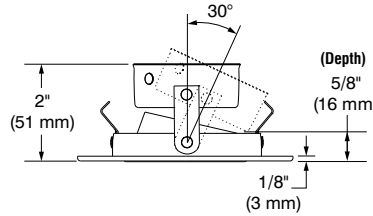

T3450W-13 (illustrated)
(Lamp not included)

SPECIFICATIONS

TRIM	Die-formed steel.
<i>Options in red may generate a longer production lead time</i>	<p>Different finishes available:</p> <p>Powder coat painted (Standard) White (-01), Black (-02), Architectural Bronze (-05), Antique Cooper (-06), Matte White (-11), Matte Black (-22) and Polar Grey (-25)</p> <p>Plated (Premium) 24K Gold Plated (-03), Chrome (-04), Brushed Chrome (-04BR), Brushed Nickel (-12BR) and Satin Nickel (-13)</p>
LAMPS (not included)	<p>GU10 LED 10W MAX MR16 GU5.3 37W MAX (Remodel and Insulated housing) (protected lamps only)</p> <p>MR16 LED GU5.3 10W MAX 50W MAX (New Construction housing) (protected lamps only)</p> <p>If you want to use the dimming option and you use a LED lamp, please refer regularly to the lamp manufacturer compatibility list.</p> <p>For MR16 LED lamp usage, please refer to the selected housing specification sheet for details on transformer models (see compatible housing list below).</p>
CEILING CUTOUT	ø 3-5/8" (92 mm)
CERTIFICATION	cULus for damp locations (for LED and halogens lamps)
WARRANTY	1 year limited warranty on components against manufacturing defects

OPENING ADAPTOR

Can lip adaptor for 3-1/2" (89 mm) pot in a 4-1/4" (108 mm) opening.

Finish: Galvanized Steel

**Code: 312296**

Outside diameter: ø 4-5/16" (110 mm)

Inside diameter: ø 3-5/8" (92 mm)

CONTRASTE

Code: **RON3000**

Outside diameter: ø 6-1/8" (156 mm)
Inside diameter: ø 3-5/8" (92 mm)

LENSES (49 MM)

For a modification of the light distribution.

Clear (C): **103104**
Frosted (F): **304826**
Honeycomb (H): **103089**
Linear (L): **103092**
Prismatic (P): **103095**
Solite (S): **103098**