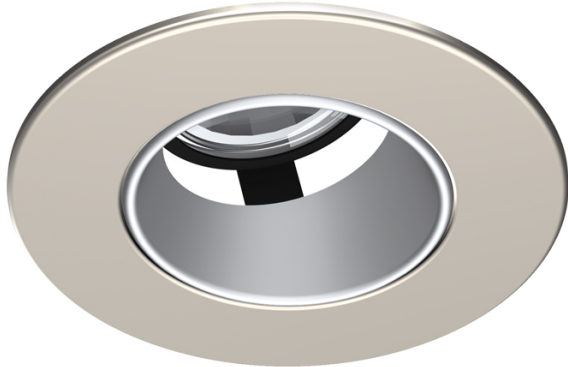

SPECIFICATION SHEET

T3450W

3-1/2" Series – Classic/Evolution

Low Profile Adjustable Regressed Wall Wash Trim

Project _____

Notes _____

Fixture Type _____

Date _____

T3450W-13 (illustrated)
(Lamp not included)

SPECIFICATIONS

TRIM	Die-formed steel.
<i>Options in red may generate a longer production lead time</i>	<p>Different finishes available:</p> <p>Powder coat painted (Standard) White (-01), Black (-02), Architectural Bronze (-05), Antique Cooper (-06), Matte White (-11), Matte Black (-22) and Polar Grey (-25)</p> <p>Plated (Premium) 24K Gold Plated (-03), Chrome (-04), Brushed Chrome (-04BR), Brushed Nickel (-12BR) and Satin Nickel (-13)</p>
LAMPS (not included)	<p>GU10 LED 10W MAX MR16 GU5.3 37W MAX (Remodel and Insulated housing) (protected lamps only)</p> <p>MR16 LED GU5.3 10W MAX 50W MAX (New Construction housing) (protected lamps only)</p> <p>If you want to use the dimming option and you use a LED lamp, please refer regularly to the lamp manufacturer compatibility list.</p> <p>For MR16 LED lamp usage, please refer to the selected housing specification sheet for details on transformer models (see compatible housing list below).</p>
CEILING CUTOUT	ø 3-5/8" (92 mm)
CERTIFICATION	cULus for damp locations (for LED and halogens lamps)
WARRANTY	1 year limited warranty on components against manufacturing defects

T3450W

3-1/2" Series – Classic/Evolution

Low Profile Adjustable Regressed Wall Wash Trim

SPECIFICATIONS (CONT'D)

REFLECTORS	<p>STANDARD: Anodized Aluminum</p> <p>OPTIONS:</p> <table border="0"> <tr> <td>Specular</td> <td>Paint</td> </tr> <tr> <td>Black (BK)</td> <td>White (-01)</td> </tr> <tr> <td>Clear (CL)</td> <td>Black (-02)</td> </tr> <tr> <td></td> <td>Matte White (-11)</td> </tr> </table>	Specular	Paint	Black (BK)	White (-01)	Clear (CL)	Black (-02)		Matte White (-11)
Specular	Paint								
Black (BK)	White (-01)								
Clear (CL)	Black (-02)								
	Matte White (-11)								