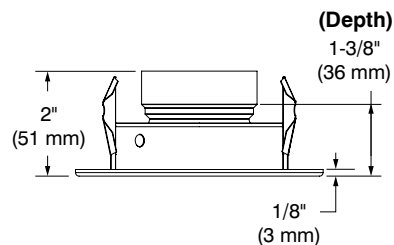

Pot Lights for LED Lamps

3.5 inches

X3501

Project _____

Notes _____

Fixture type _____

Date _____

Shower Trim with Frosted Lens

X3501-11-L (Illustrated)

SPECIFICATIONS

TRIM DETAILS	Powder coat painted or plated die-formed steel. Different finishes available.
LAMPS (maximum wattage)	GU10 LED 10W MAX If you want to use the dimming option, please refer regularly to the lamp manufacturer compatibility list.
REFLECTOR	Haze
LENS	Standard: Frosted lens
CEILING CUTOUT	ø 3-3/4" (96 mm)
CERTIFICATION	ETL listed for wet locations
WARRANTY	1 year limited warranty