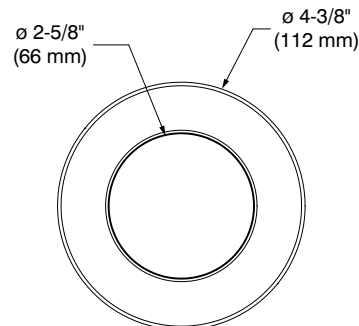

Pot Lights for LED Lamps

3.5 inches

X3501

Project _____

Notes _____

Fixture type _____

Date _____

Shower Trim with Frosted Lens

X3501-11-L (Illustrated)

SPECIFICATIONS

TRIM DETAILS	Powder coat painted or plated die-formed steel. Different finishes available.
LAMPS (maximum wattage)	GU10 LED 10W MAX If you want to use the dimming option, please refer regularly to the lamp manufacturer compatibility list.
REFLECTOR	Haze
LENS	Standard: Frosted lens
CEILING CUTOUT	ø 3-3/4" (96 mm)
CERTIFICATION	ETL listed for wet locations
WARRANTY	1 year limited warranty